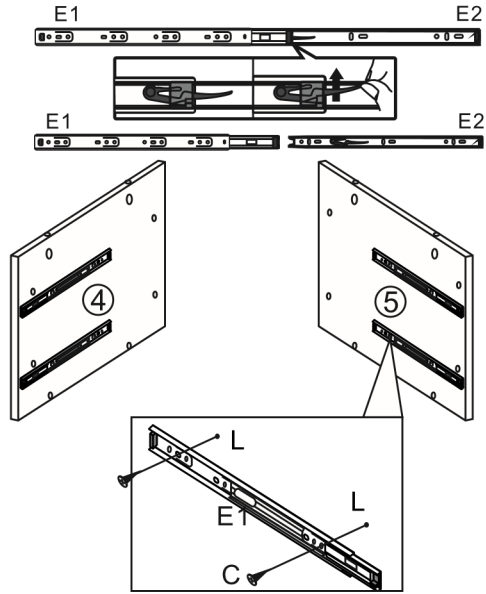

Space General

www.spacegeneral.co.nz

A  M6X40mm 24pcs	B1  M6X60mm 8pcs	B2  M6X50mm 10pcs	B3  M6X30mm 2pcs	C  ST3.5X14mm 16pcs	D  ST5X50mm 8pcs
---	---	---	---	--	---

Assembly Instructions - Thank you for your purchase.
Please follow the instructions below for correct assembly.

Drawer on left side

4

5

6

7

8

9

1pc

M6X40mm
24pcs

B1

M6X60mm
8pcs

B2

M6X50mm
10pcs

B3

M6X30mm
2pcs

C

ST3.5X14mm
16pcs

D

ST5X50mm
8pcs

Drawer on right side

4

5

6

7