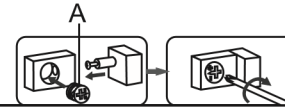

Space General

www.spacegeneral.co.nz

A  M6X40mm 24pcs	B1  M6X60mm 8pcs	B2  M6X50mm 10pcs	B3  M6X30mm 2pcs	C  ST3.5X14mm 16pcs	D  ST5X50mm 8pcs
---	---	---	---	--	---

Assembly Instructions - Thank you for your purchase.
Please follow the instructions below for correct assembly.

Drawer on left side

4

5

6

7

8

9

1pc