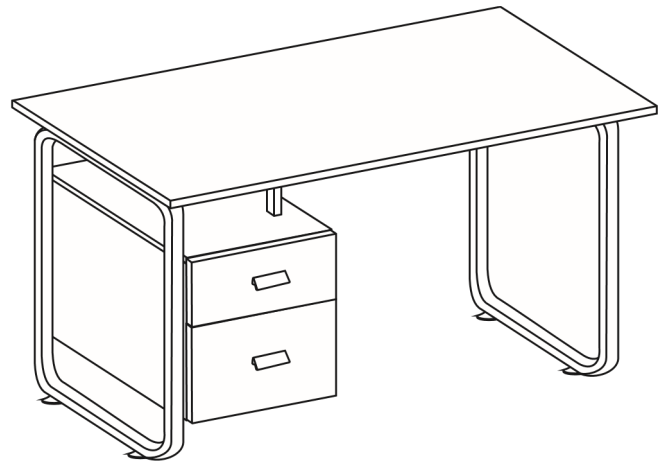

Space General

www.spacegeneral.co.nz

A  M6X40mm 24pcs	B1  M6X60mm 8pcs	B2  M6X50mm 10pcs	B3  M6X30mm 2pcs	C  ST3.5X14mm 16pcs	D  ST5X50mm 8pcs
---	---	---	---	--	---

Assembly Instructions - Thank you for your purchase.
Please follow the instructions below for correct assembly.

Drawer on left side

4

5

6

7

8

9

1pc