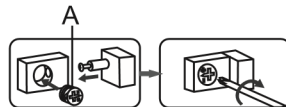

Space General

www.spacegeneral.co.nz

A  M6X40mm 24pcs	B1  M6X60mm 8pcs	B2  M6X50mm 10pcs	B3  M6X30mm 2pcs	C  ST3.5X14mm 16pcs	D  ST5X50mm 8pcs
---	---	---	---	--	---

Assembly Instructions - Thank you for your purchase.
Please follow the instructions below for correct assembly.

Drawer on left side

4

5

6

7

8

9

1pc