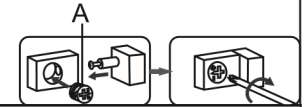

Space General

www.spacegeneral.co.nz

A  M6X40mm 24pcs	B1  M6X60mm 8pcs	B2  M6X50mm 10pcs	B3  M6X30mm 2pcs	C  ST3.5X14mm 16pcs	D  ST5X50mm 8pcs
---	---	---	---	--	---

Assembly Instructions - Thank you for your purchase.
Please follow the instructions below for correct assembly.

Drawer on left side

4

5

6

7

8

9

1pc