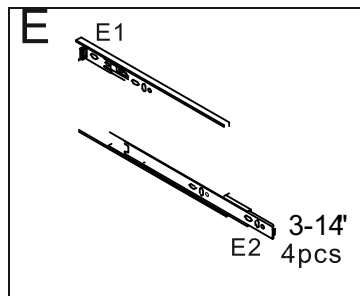

Space General

www.spacegeneral.co.nz

A  M6X40mm 24pcs	B1  M6X60mm 8pcs	B2  M6X50mm 10pcs	B3  M6X30mm 2pcs	C  ST3.5X14mm 16pcs	D  ST5X50mm 8pcs
---	---	---	---	--	---

Assembly Instructions - Thank you for your purchase.
Please follow the instructions below for correct assembly.

Drawer on left side

4

5

6

7

8

9

1pc

M6X40mm
24pcs

B1

M6X60mm
8pcs

B2

M6X50mm
10pcs

B3

M6X30mm
2pcs

C

ST3.5X14mm
16pcs

D

ST5X50mm
8pcs

Drawer on right side

4

5

6

7