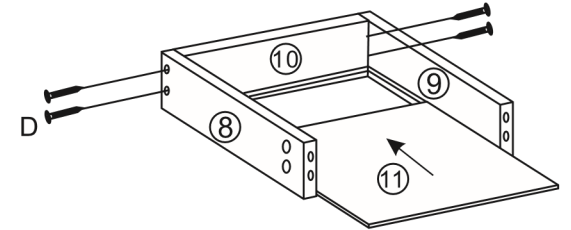

Space General

www.spacegeneral.co.nz

A  M6X40mm 24pcs	B1  M6X60mm 8pcs	B2  M6X50mm 10pcs	B3  M6X30mm 2pcs	C  ST3.5X14mm 16pcs	D  ST5X50mm 8pcs
---	---	---	---	--	---

Assembly Instructions - Thank you for your purchase.
Please follow the instructions below for correct assembly.

Drawer on left side

4

5

6

7

8

9

1pc