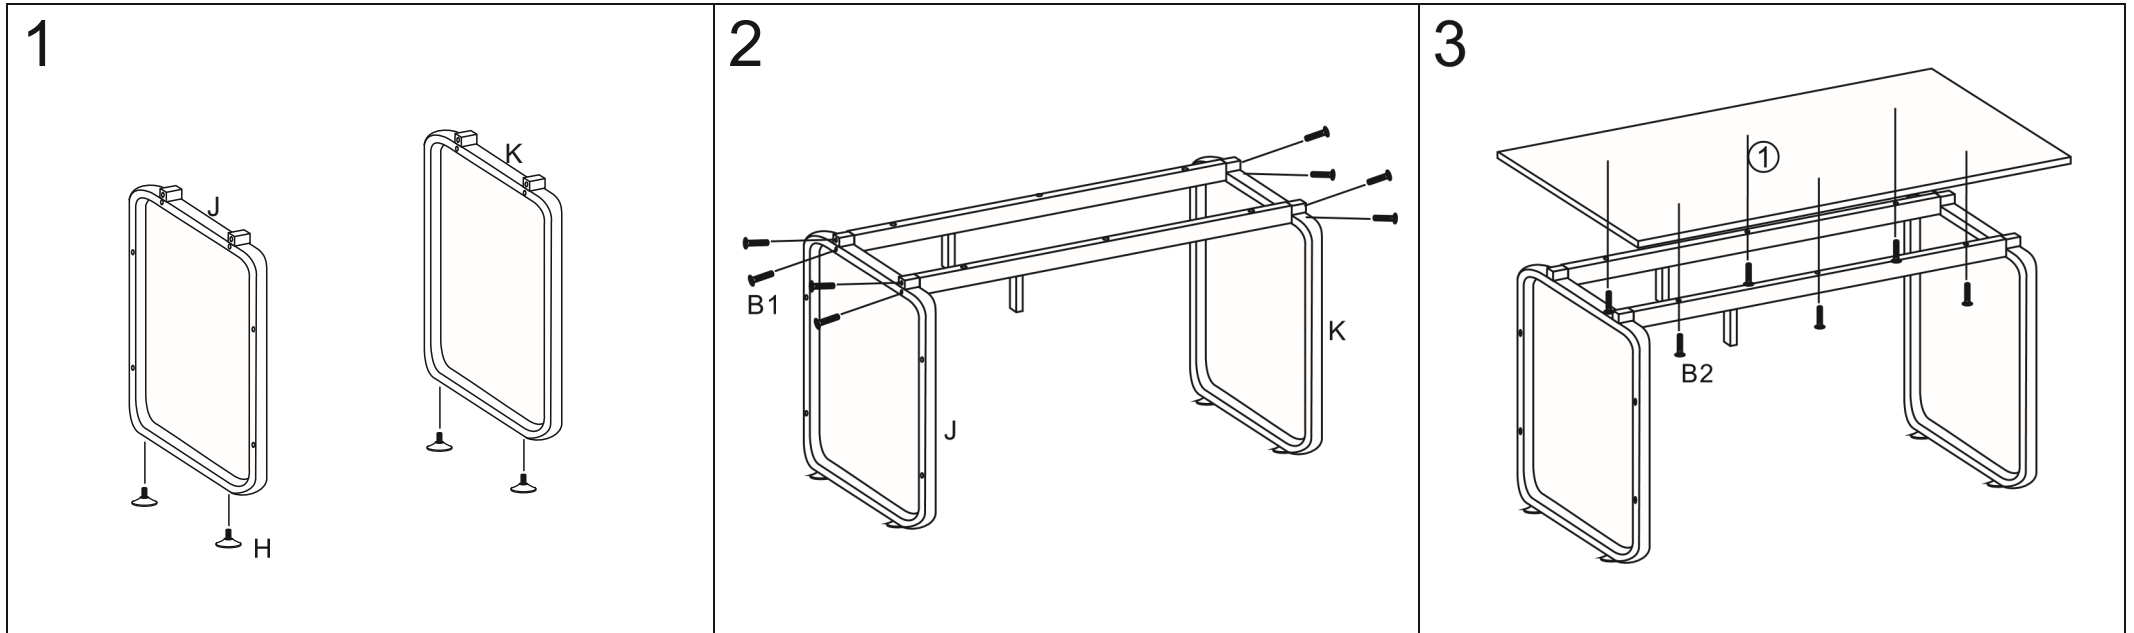

Space General

www.spacegeneral.co.nz

A  M6X40mm 24pcs	B1  M6X60mm 8pcs	B2  M6X50mm 10pcs	B3  M6X30mm 2pcs	C  ST3.5X14mm 16pcs	D  ST5X50mm 8pcs
---	---	---	---	--	---

Assembly Instructions - Thank you for your purchase.
Please follow the instructions below for correct assembly.

Drawer on left side

4

5

6

7

8

9

1pc