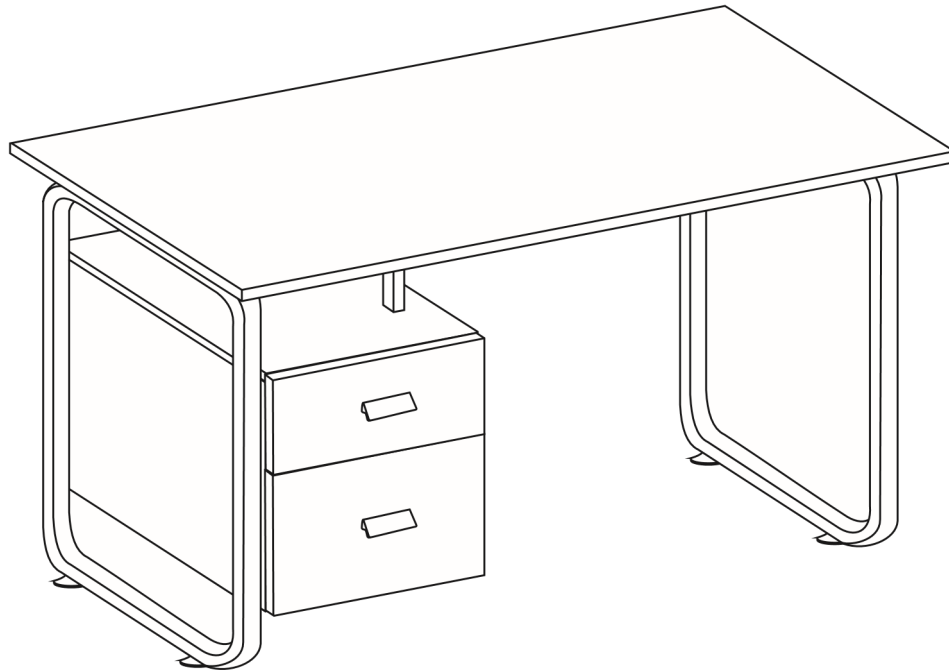

Space General

www.spacegeneral.co.nz

A  M6X40mm 24pcs	B1  M6X60mm 8pcs	B2  M6X50mm 10pcs	B3  M6X30mm 2pcs	C  ST3.5X14mm 16pcs	D  ST5X50mm 8pcs
---	---	---	---	--	---

Assembly Instructions - Thank you for your purchase.
Please follow the instructions below for correct assembly.

Drawer on left side

4

5

6

7

8

9

1pc