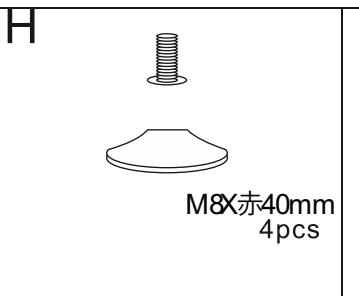

Space General

www.spacegeneral.co.nz

A  M6X40mm 24pcs	B1  M6X60mm 8pcs	B2  M6X50mm 10pcs	B3  M6X30mm 2pcs	C  ST3.5X14mm 16pcs	D  ST5X50mm 8pcs
---	---	---	---	--	---

Assembly Instructions - Thank you for your purchase.
Please follow the instructions below for correct assembly.

Drawer on left side

4

5

6

7

8

9

1pc

ST3.5X14mm
16pcs

D

ST5X50mm
8pcs

Drawer on right side

4

5

6

7