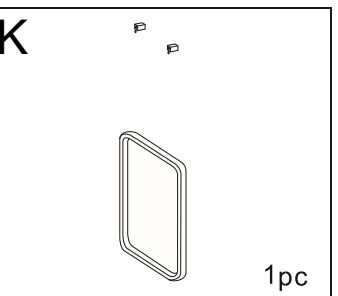

Space General

www.spacegeneral.co.nz

A  M6X40mm 24pcs	B1  M6X60mm 8pcs	B2  M6X50mm 10pcs	B3  M6X30mm 2pcs	C  ST3.5X14mm 16pcs	D  ST5X50mm 8pcs
---	---	---	---	--	---

Assembly Instructions - Thank you for your purchase.
Please follow the instructions below for correct assembly.

Drawer on left side

4

5

6

7

8

9

1pc

M6X40mm
24pcs

B1

M6X60mm
8pcs

B2

M6X50mm
10pcs

B3

M6X30mm
2pcs

C

ST3.5X14mm
16pcs

D

ST5X50mm
8pcs

Drawer on right side

4

5

6

7