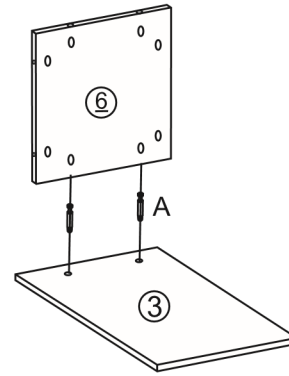

Space General

www.spacegeneral.co.nz

A  M6X40mm 24pcs	B1  M6X60mm 8pcs	B2  M6X50mm 10pcs	B3  M6X30mm 2pcs	C  ST3.5X14mm 16pcs	D  ST5X50mm 8pcs
---	---	---	---	--	---

Assembly Instructions - Thank you for your purchase.
Please follow the instructions below for correct assembly.

Drawer on left side

4

5

6

7

8

9

1pc