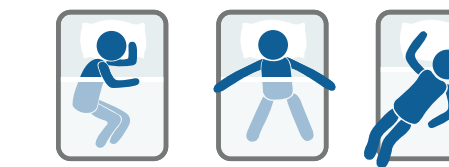

Frequently asked questions

It's chemical free?

Can I flip it?

Warranty

What is covered?

What is not covered?

Fits All Sleepers