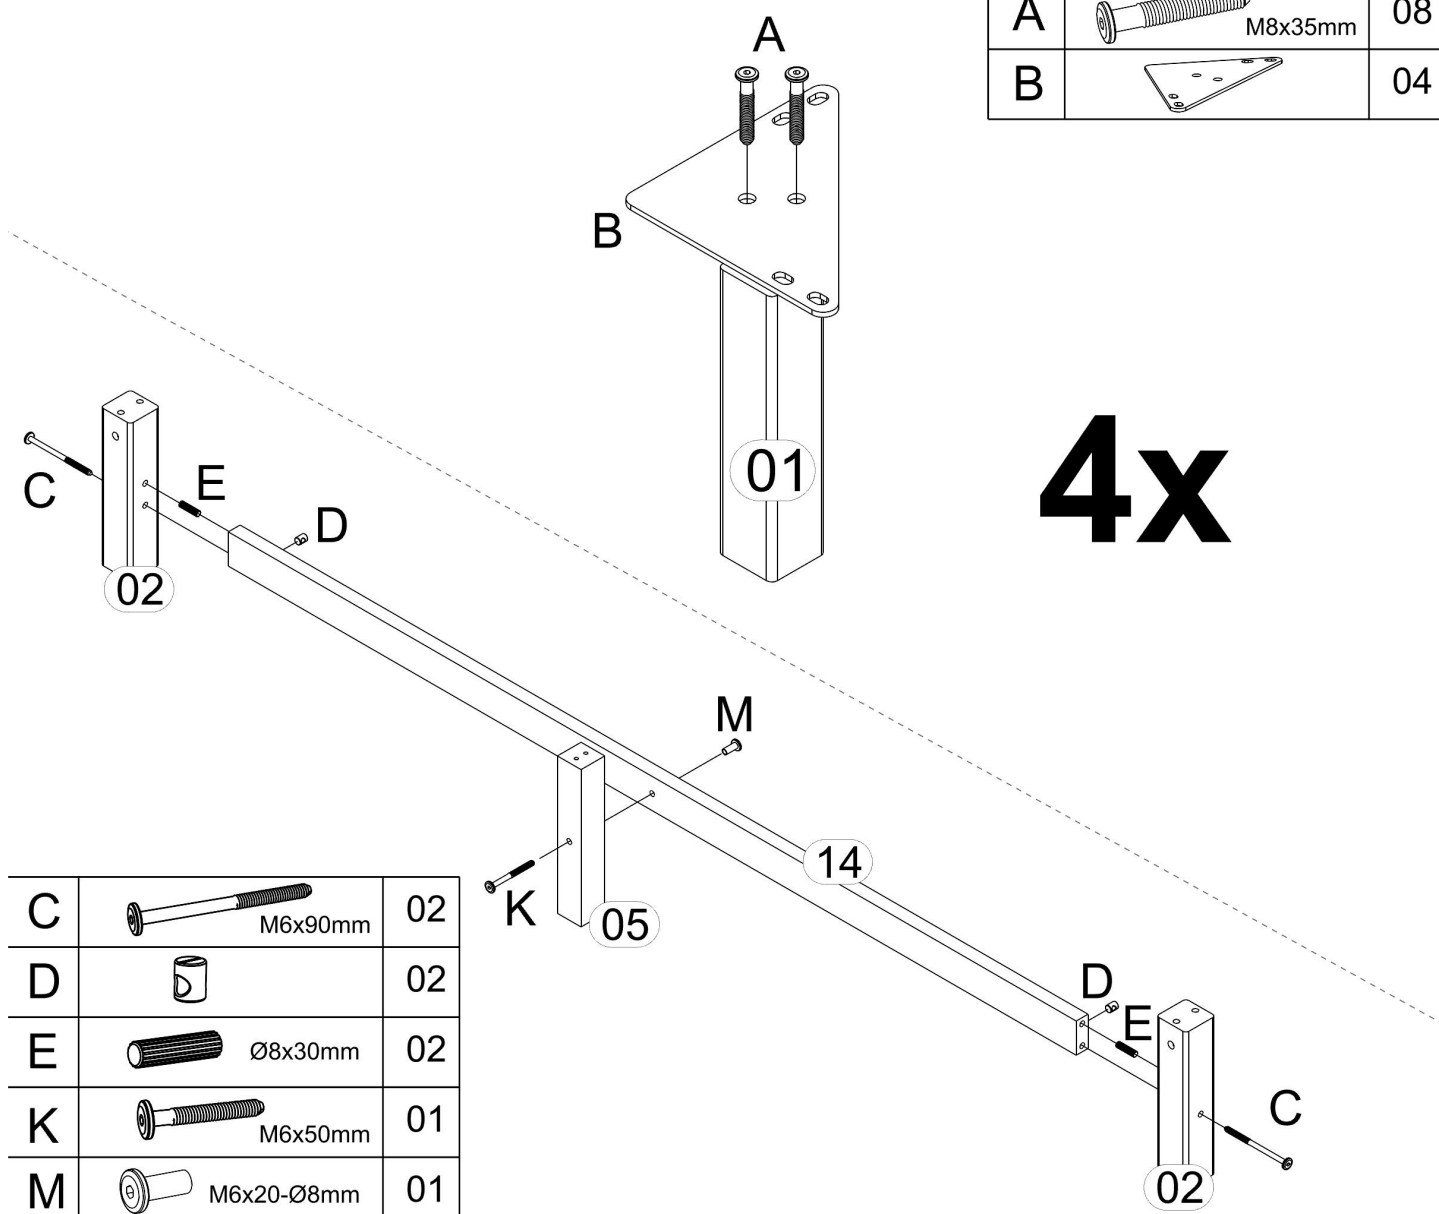

Desmond
signature

Assemble Instruction

A	 M8x35mm	08
B		04
C	 M6x90mm	02
D		04
E	 Ø8x30mm	02
F	 M8x60mm	04
G	 M8x20mm	08
H	 Ø6x70mm	02

J	 M6x80mm	04
K	 M6x50mm	02
L	 M6x50mm	04
M	 M6x20-Ø8mm	01
N	 Ø4x30mm	38
P	 M4	02
Q	 M5	01

A	 M8x35mm	08
B		04

C	 M6x90mm	02
D		02
E	 Ø8x30mm	02
K	 M6x50mm	01
M	 M6x20-Ø8mm	01

F	 M8x60mm	04
---	---	----

G	 M8x20mm	16
---	---	----

F	 M8x60mm	04
---	---	----

G	 M8x20mm	16
---	---	----

REST BETTER, LIVE WELL