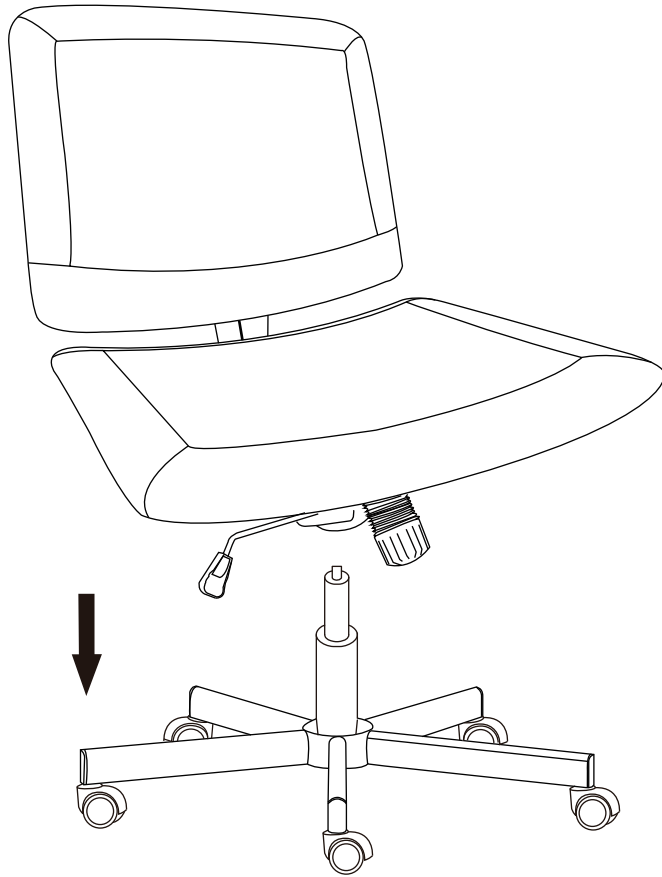

CROSS-LEGGED CHAIR

Assembly Instructions - Thank you for your purchase.
Please follow the instructions below for correct assembly.

Space General

www.spacegeneral.co.nz

Components and Tools

IMPORTANT - Please Check If You Have All The Components and Tools.
Note: The quantities below are the correct amount to complete the assembly. In some cases more pieces may be supplied than are required.

A x 1 	G x 1 	101 x 5  M6*12
B x 1 	H x 1 	102 x 4  M6*20
C x 1 	I x 1 	103 x 4  M6*30
D x 1 		104 x 1  M6
E x 5 		
F x 5 		

Assembly Instruction

Awesome! You did it!

We'd love to see how it looks in your space—share your setup and tag us on