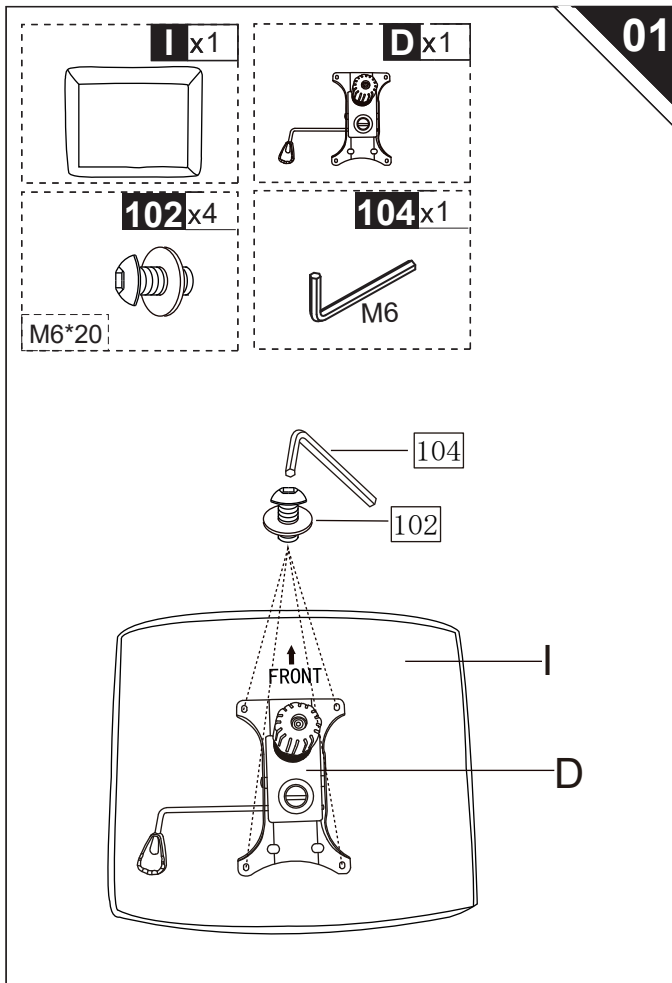

CROSS-LEGGED CHAIR

Assembly Instructions - Thank you for your purchase.
Please follow the instructions below for correct assembly.

Space General

www.spacegeneral.co.nz

Components and Tools

IMPORTANT - Please Check If You Have All The Components and Tools.
Note: The quantities below are the correct amount to complete the assembly. In some cases more pieces may be supplied than are required.

A x 1 	G x 1 	101 x 5  M6*12
B x 1 	H x 1 	102 x 4  M6*20
C x 1 	I x 1 	103 x 4  M6*30
D x 1 		104 x 1  M6
E x 5 		
F x 5 		

Assembly Instruction

Awesome! You did it!

We'd love to see how it looks in your space—share your setup and tag us on