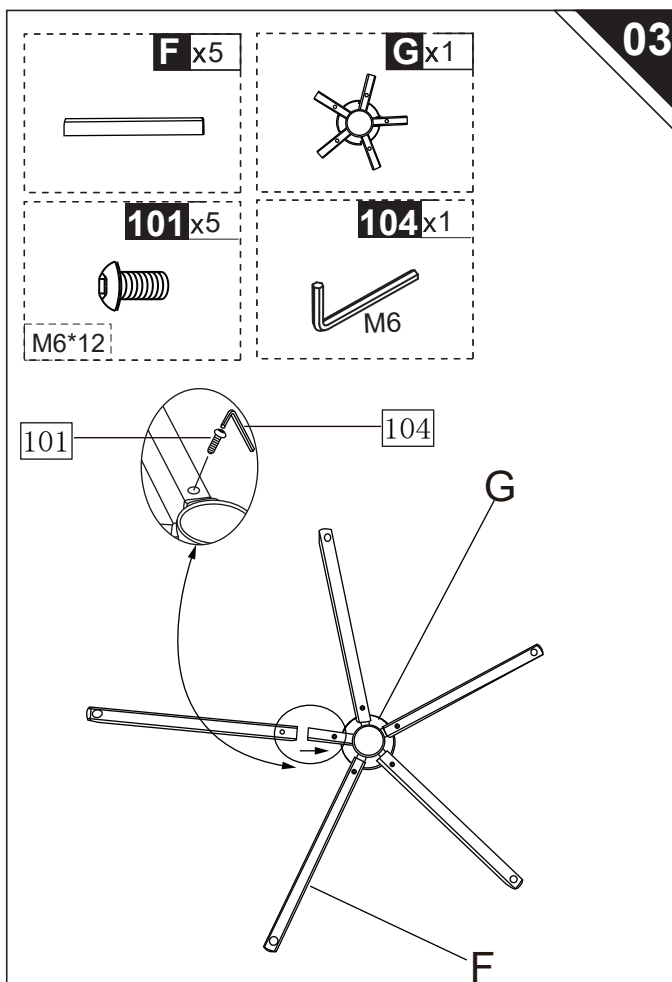

CROSS-LEGGED CHAIR

Assembly Instructions - Thank you for your purchase.
Please follow the instructions below for correct assembly.

Space General

www.spacegeneral.co.nz

Components and Tools

IMPORTANT - Please Check If You Have All The Components and Tools.
Note: The quantities below are the correct amount to complete the assembly. In some cases more pieces may be supplied than are required.

A x 1 	G x 1 	101 x 5  M6*12
B x 1 	H x 1 	102 x 4  M6*20
C x 1 	I x 1 	103 x 4  M6*30
D x 1 		104 x 1  M6
E x 5 		
F x 5 		

Assembly Instruction

Awesome! You did it!

We'd love to see how it looks in your space—share your setup and tag us on