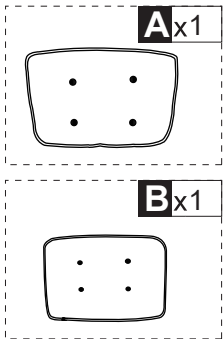

CROSS-LEGGED CHAIR

Assembly Instructions - Thank you for your purchase.
Please follow the instructions below for correct assembly.

Space General

www.spacegeneral.co.nz

Components and Tools

IMPORTANT - Please Check If You Have All The Components and Tools.
Note: The quantities below are the correct amount to complete the assembly. In some cases more pieces may be supplied than are required.

A x 1 	G x 1 	101 x 5  M6*12
B x 1 	H x 1 	102 x 4  M6*20
C x 1 	I x 1 	103 x 4  M6*30
D x 1 		104 x 1  M6
E x 5 		
F x 5 		

Assembly Instruction

Awesome! You did it!

We'd love to see how it looks in your space—share your setup and tag us on