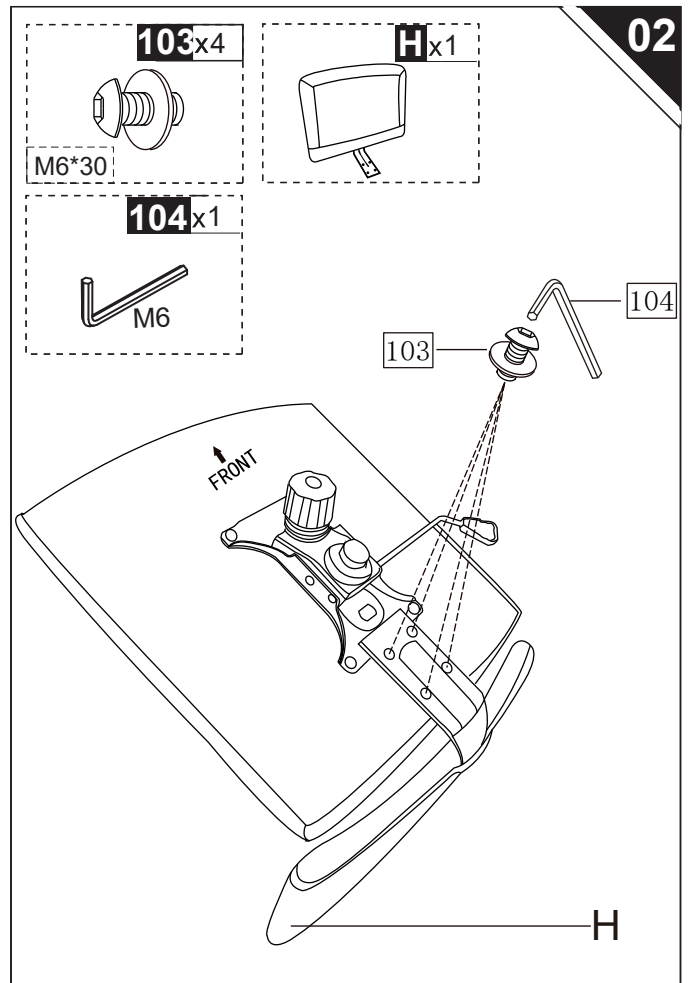

CROSS-LEGGED CHAIR

Assembly Instructions - Thank you for your purchase.
Please follow the instructions below for correct assembly.

Space General

www.spacegeneral.co.nz

Components and Tools

IMPORTANT - Please Check If You Have All The Components and Tools.
Note: The quantities below are the correct amount to complete the assembly. In some cases more pieces may be supplied than are required.

A x 1 	G x 1 	101 x 5  M6*12
B x 1 	H x 1 	102 x 4  M6*20
C x 1 	I x 1 	103 x 4  M6*30
D x 1 		104 x 1  M6
E x 5 		
F x 5 		

Assembly Instruction

Awesome! You did it!

We'd love to see how it looks in your space—share your setup and tag us on