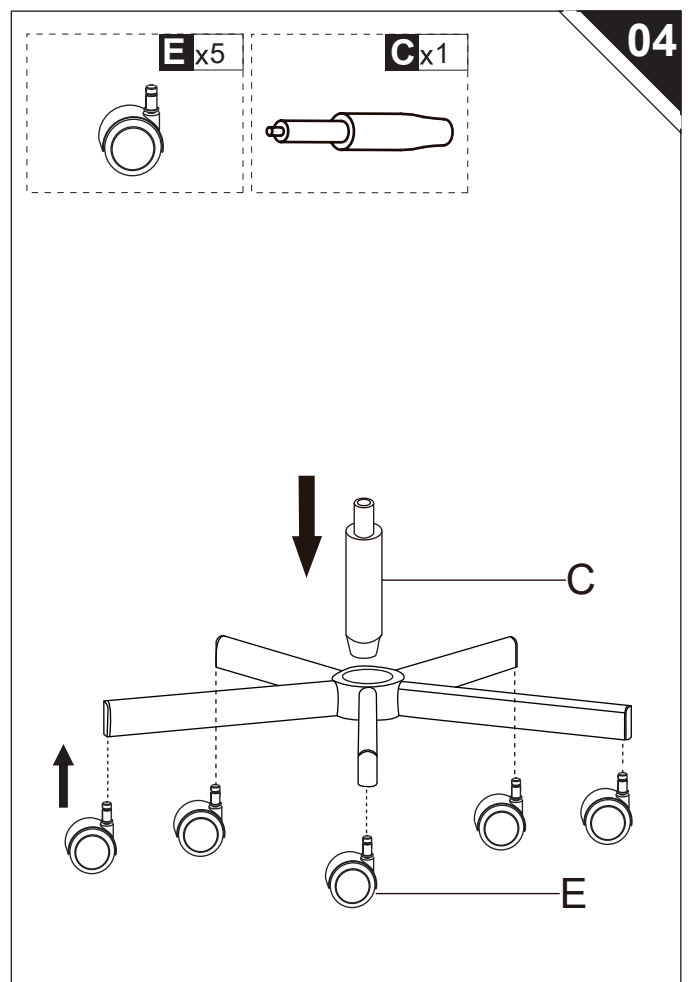

CROSS-LEGGED CHAIR

Assembly Instructions - Thank you for your purchase.
Please follow the instructions below for correct assembly.

Space General

www.spacegeneral.co.nz

Components and Tools

IMPORTANT - Please Check If You Have All The Components and Tools.
Note: The quantities below are the correct amount to complete the assembly. In some cases more pieces may be supplied than are required.

A x 1 	G x 1 	101 x 5  M6*12
B x 1 	H x 1 	102 x 4  M6*20
C x 1 	I x 1 	103 x 4  M6*30
D x 1 		104 x 1  M6
E x 5 		
F x 5 		

Assembly Instruction

Awesome! You did it!

We'd love to see how it looks in your space—share your setup and tag us on